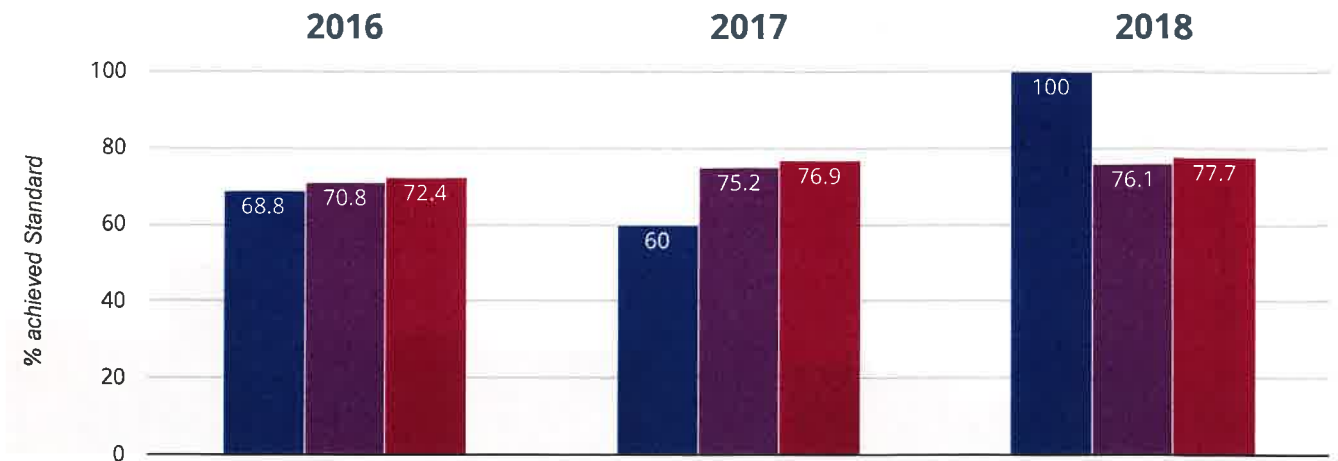

GPS - achieved standard

100% in 2018

40% points rise since 2017

31.2% points rise since 2016

■ Tipton St John Church of England Primary School   ■ Devon (307)

■ NCER National (15750)