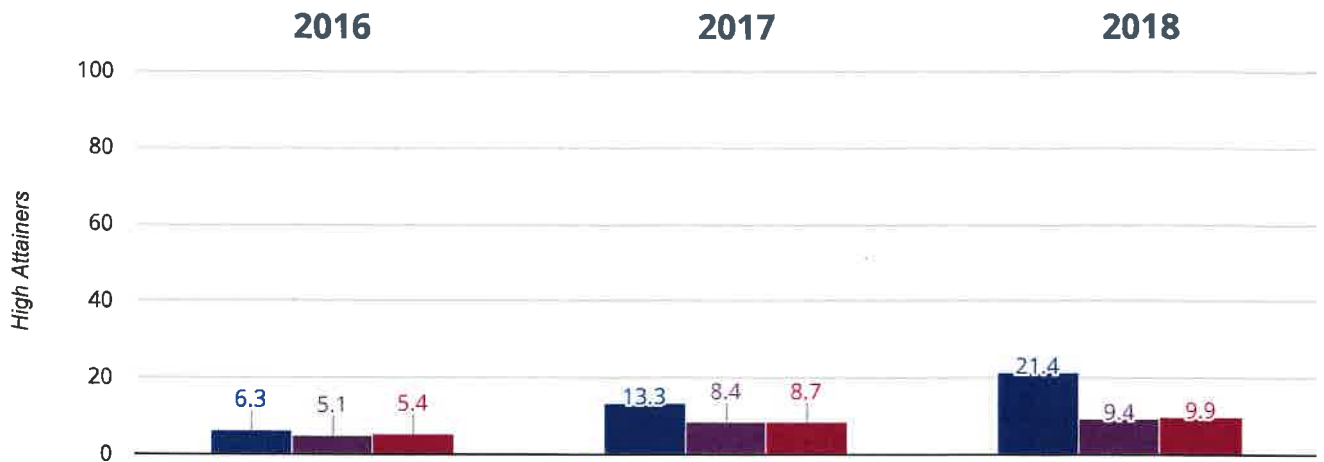

RWM - high attainers

21.4% in 2018

8.1% points rise since 2017

15.1% points rise since 2016

Tipton St John Church of England Primary School

Devon (307)

NCER National (15750)