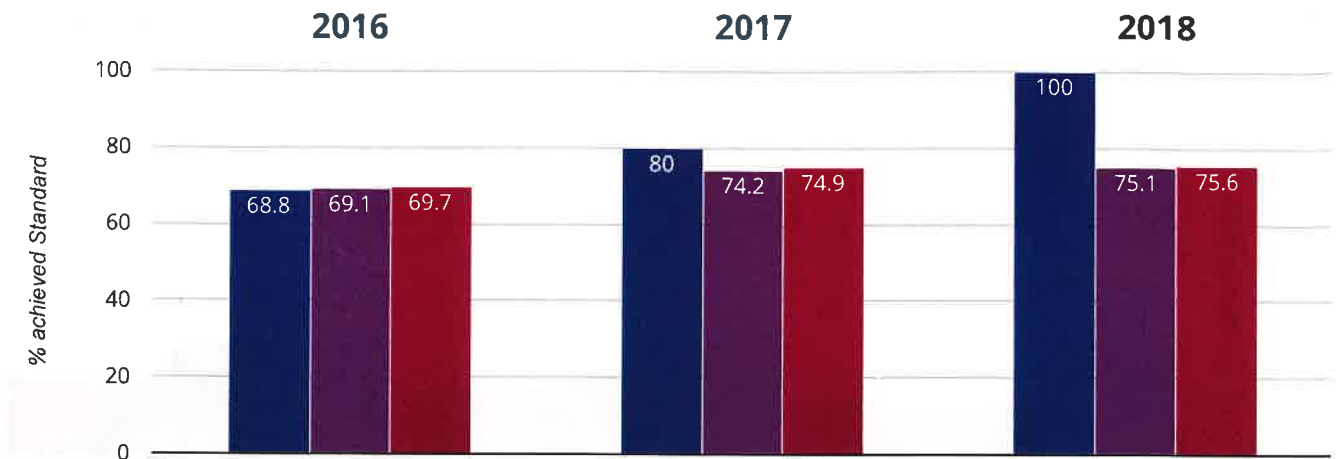

⊕ Maths - achieved standard

100% in 2018

20% points rise since 2017

31.2% points rise since 2016

- Tipton St John Church of England Primary School
- Devon (307)
- NCER National (15750)