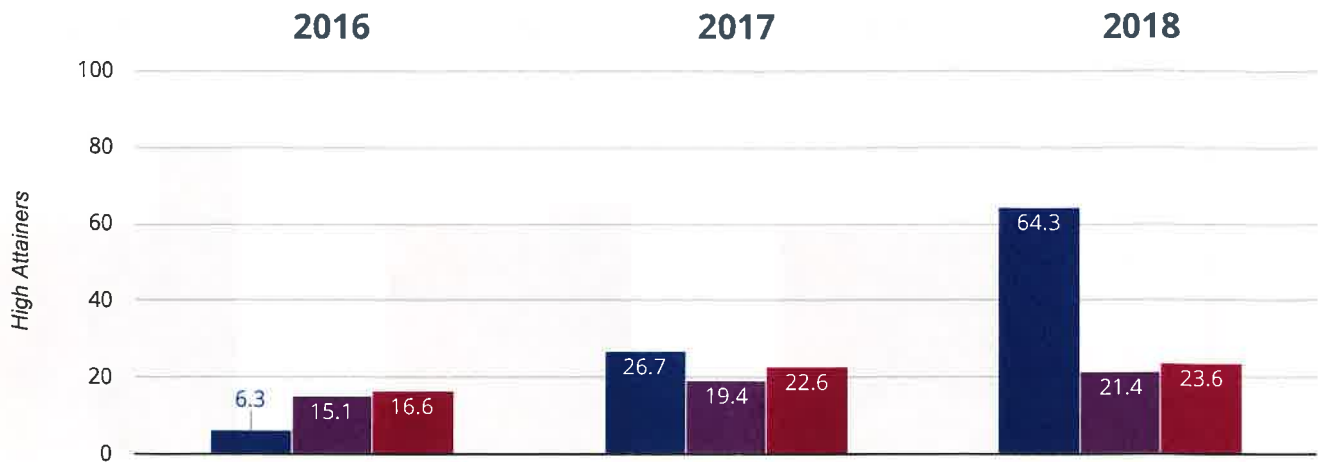

Maths - high attainers

64.3% in 2018

37.6% points rise since 2017

58% points rise since 2016

■ Tipton St John Church of England Primary School   ■ Devon (307)

■ NCER National (15750)