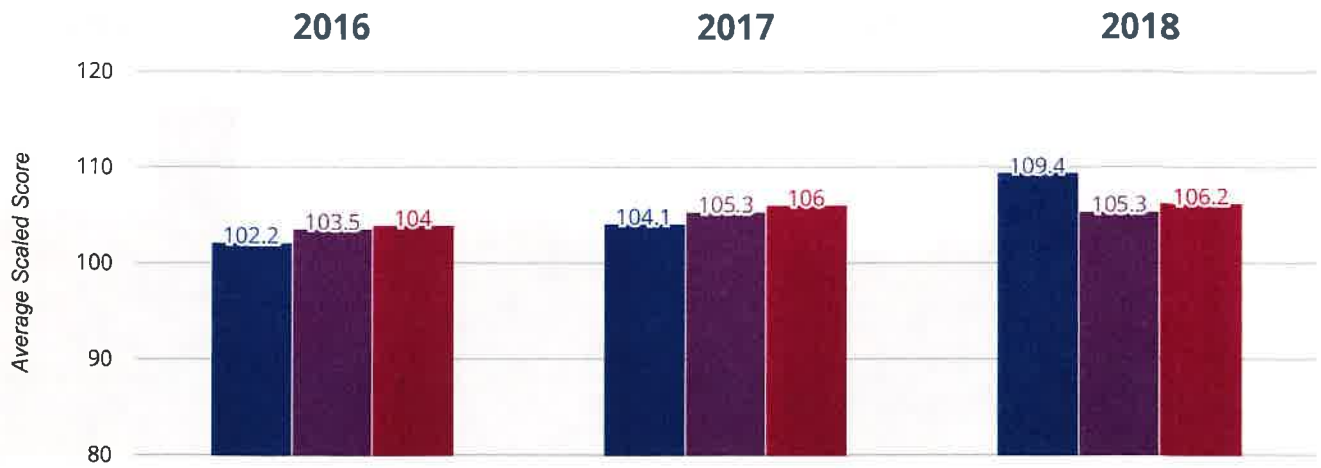

? GPS - average scaled score

109.4 in 2018

5.3 points rise since 2017

7.2 points rise since 2016

- Tipton St John Church of England Primary School
- Devon (307)
- NCER National (15750)