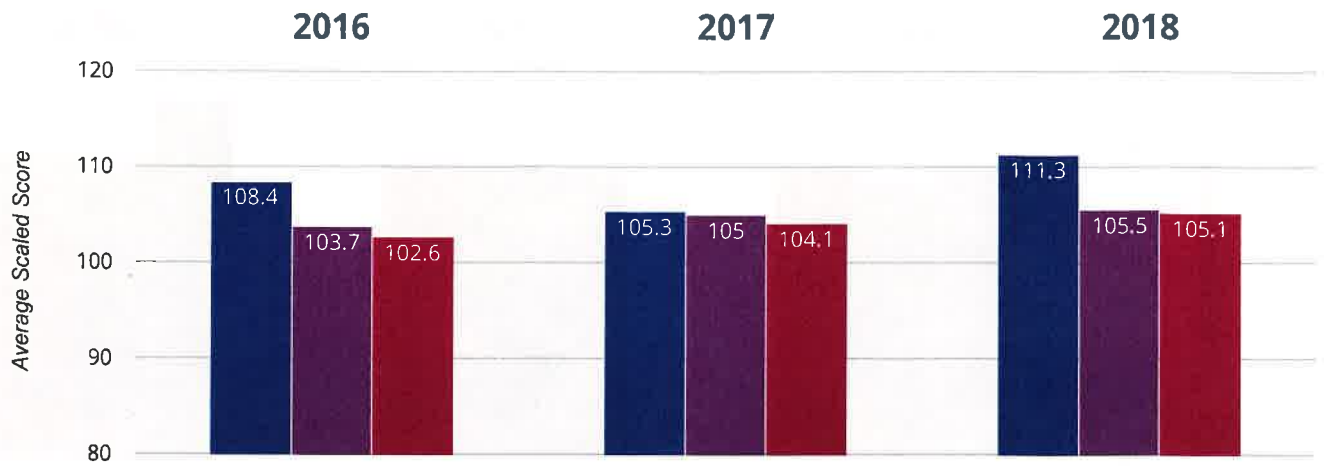

Reading - average scaled score

111.3 in 2018

6 points rise since 2017

2.9 points rise since 2016

- Tipton St John Church of England Primary School
- Devon (307)
- NCER National (15750)