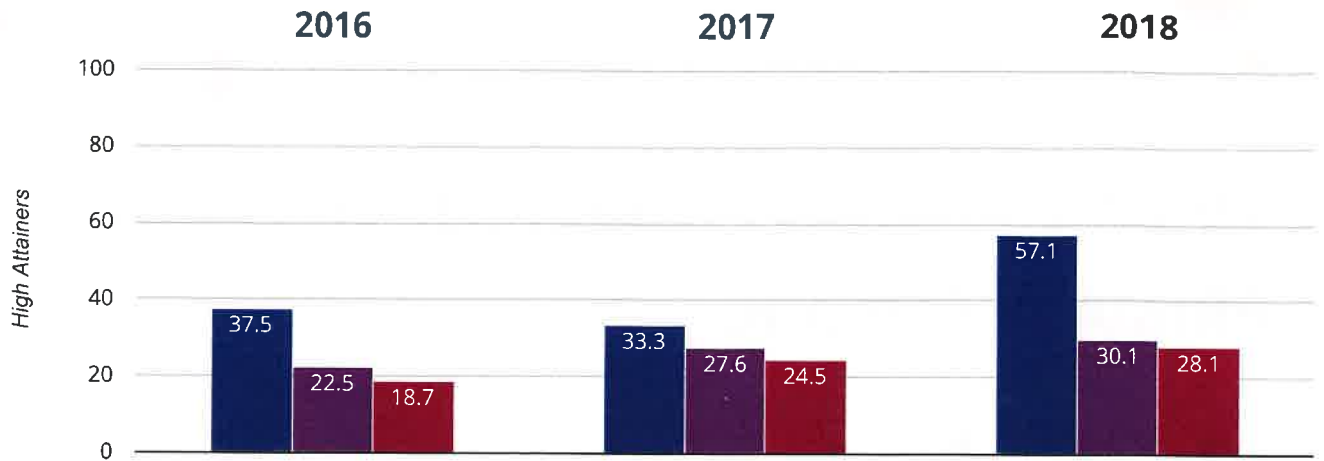

Reading - high attainers

57.1% in 2018

23.8% points rise since 2017

19.6% points rise since 2016

- Tipton St John Church of England Primary School
- Devon (307)
- NCER National (15750)