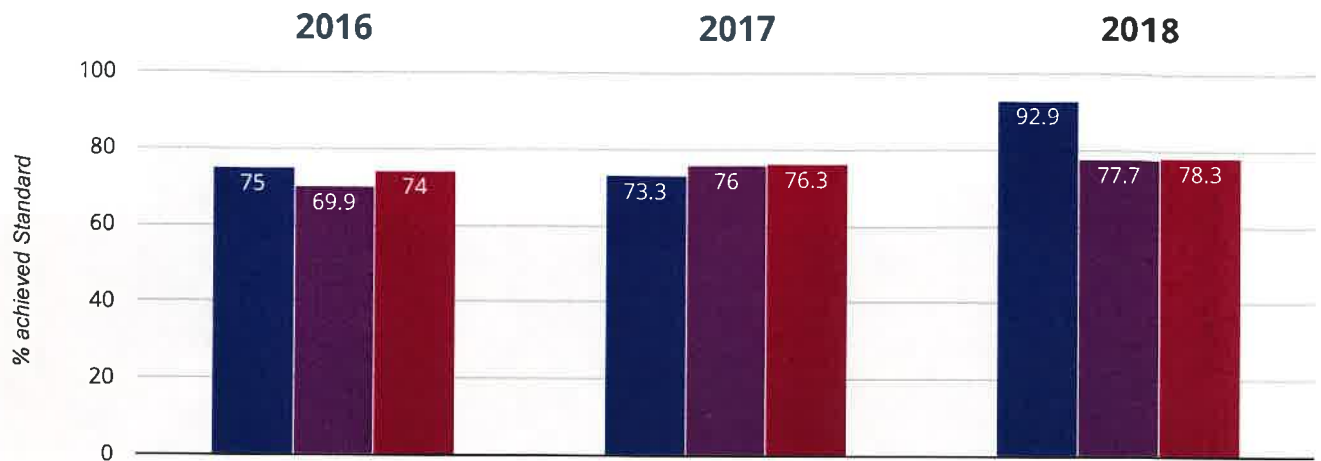

Reading - average scaled score

111.3 in 2018

6 points rise since 2017

2.9 points rise since 2016

- Tipton St John Church of England Primary School
- Devon (307)
- NCER National (15750)

✎ Writing - achieved standard