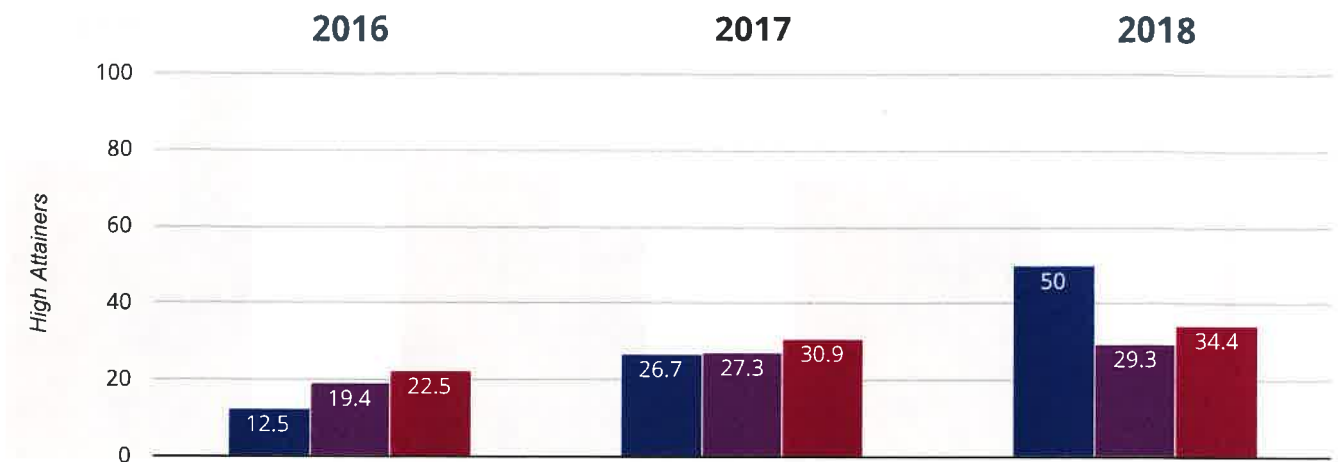

GPS - achieved standard

100% in 2018

40% points rise since 2017

31.2% points rise since 2016

■ Tipton St John Church of England Primary School ■ Devon (307)

■ NCER National (15750)

GPS - high attainers

50% in 2018