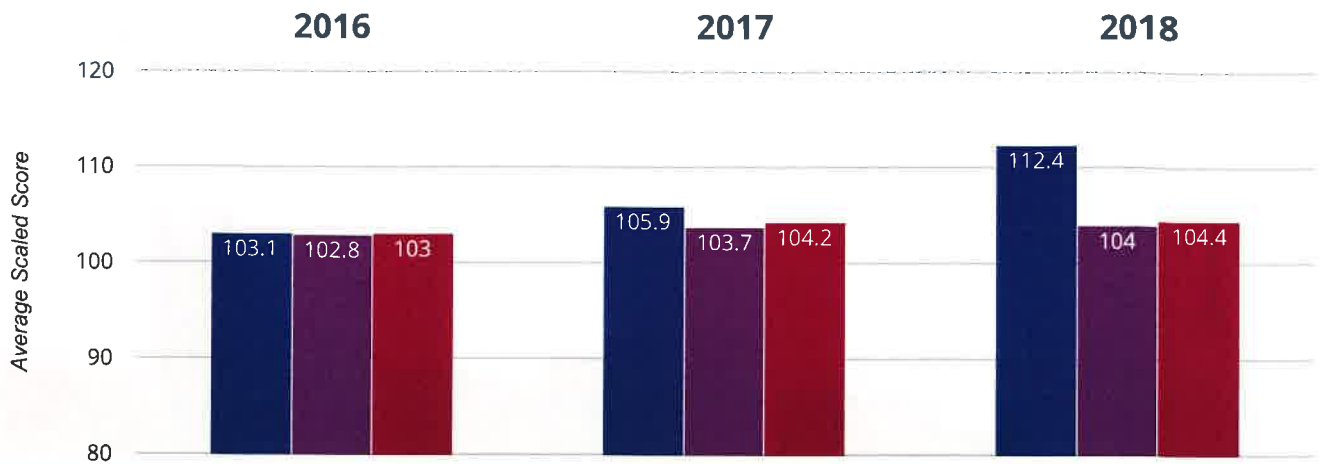

⊕ Maths - average scaled score

112.4 in 2018

6.5 points rise since 2017

9.3 points rise since 2016

- Tipton St John Church of England Primary School
- Devon (307)
- NCER National (15750)