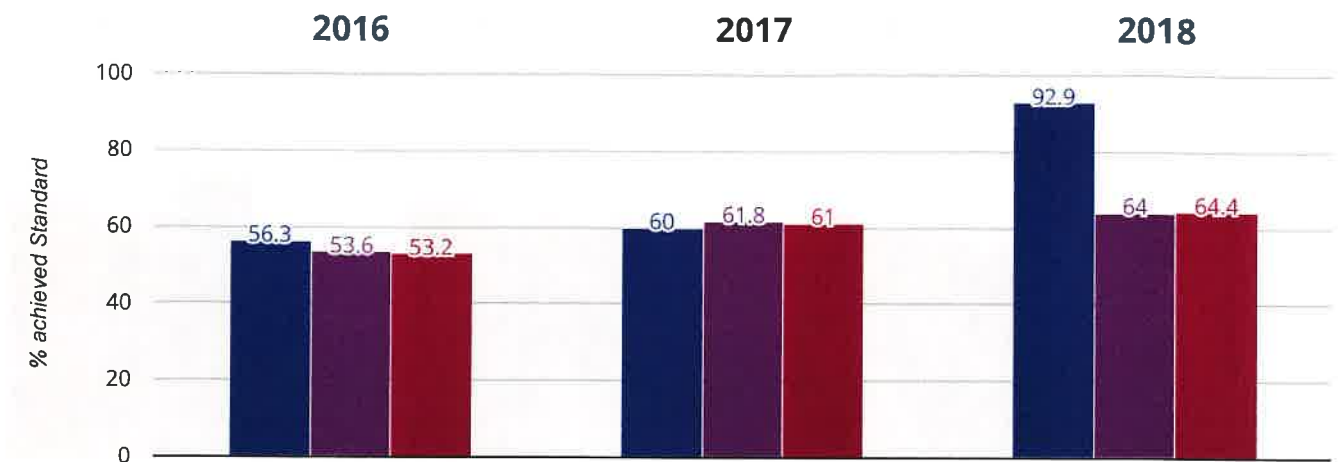

RWM - achieved standard

92.9% in 2018

32.9% points rise since 2017

36.6% points rise since 2016

- Tipton St John Church of England Primary School
- Devon (307)
- NCER National (15750)