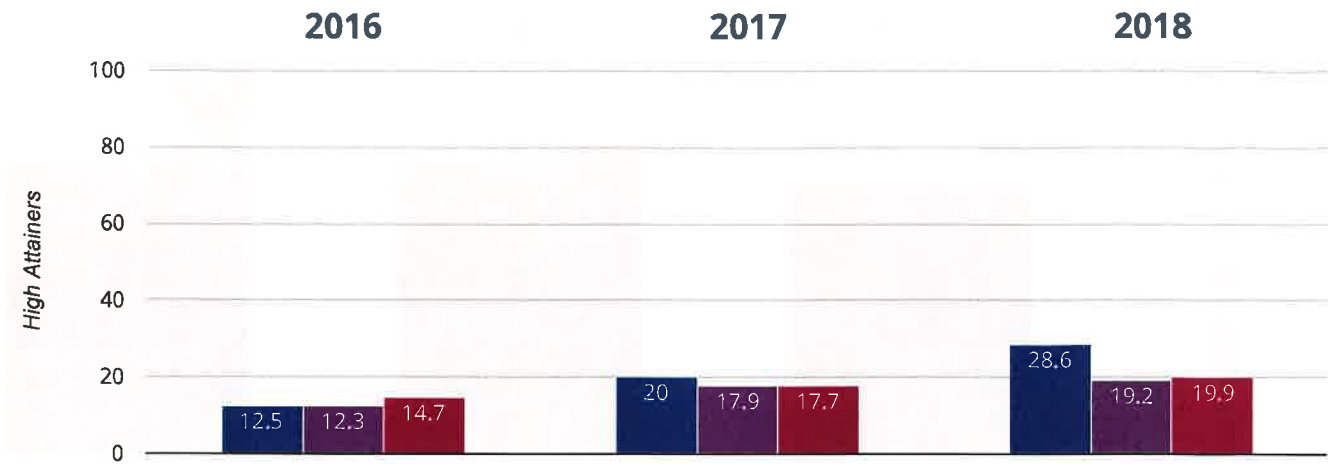

Writing - high attainers

28.6% in 2018

8.6% points rise since 2017

16.1% points rise since 2016

Tipton St John Church of England Primary School   Devon (307)

NCER National (15750)